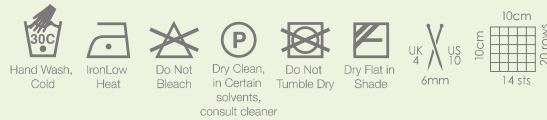

Chunky - Undyed

100% british wool

9802110 10 x 100g balls per pack, approx 110m (120yds) per ball
*New Shade AW 2011

- Bluefaced Leicester 950
- *Light Masham 957
- Steel Grey Suffolk 954
- Mid Brown Jacob 952
- Shetland Moorrift 955
- *Dark Grey Welsh 953
- Black Welsh 951

Boucle

100% british wool

9802129 10 x 100g balls per pack, approx 60m (66yds) per ball
*New Shade AW 2011

- Ecru 220
- *Light Brown Masham 221
- *Mid Brown Masham 222
- *Dark Brown Masham 223

Renew

93% recycled wool 7% polyamide

9802124 10 x 50g balls per pack, approx 75m (82yds) per ball *New Shade AW 2011

- Lorry 687
- Truck 686
- *Camper 690
- Digger 682
- Diesel 685
- Garage 684
- Pick Up 683
- Trailer 681
- *Mini 688
- Tractor 680