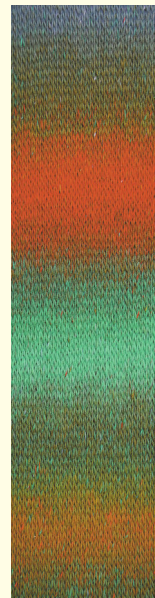

Camouflage
437