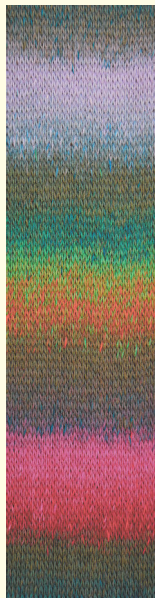

Hand Wash,
Normal

Iron
Medium Heat

Do Not
Bleach

Do Not
Tumble Dry

Dry Flat in
Shade

UK
2

US
10 1/2

7 mm

10cm/4in
18 rows
14 sts

Ghost
435