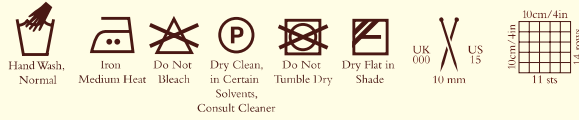

alpaca chunky

98% alpaca 2% polyamide
 9802139 10 x 100g balls per pack approx 70m (76.5yds) per ball * New Yarn AW 2011

Dove 070 Sparrow 071 Wren 072 Pigeon 073

creative focus™ worsted

75% wool 25% alpaca
 9802141 10 x 100g balls per pack approx 200m (220yds) per ball * New Yarn AW 2011

Natural 00100 Nickel 00401 Charcoal Heather 00402 Camel 02132 Golden Heather 00018 Saffron 03810 Copper 02190 Carmine 02055 Deep Rose 02755 Soft Pink 01837 Lavender Heather 0712 Magenta 01890 Syrah 02025