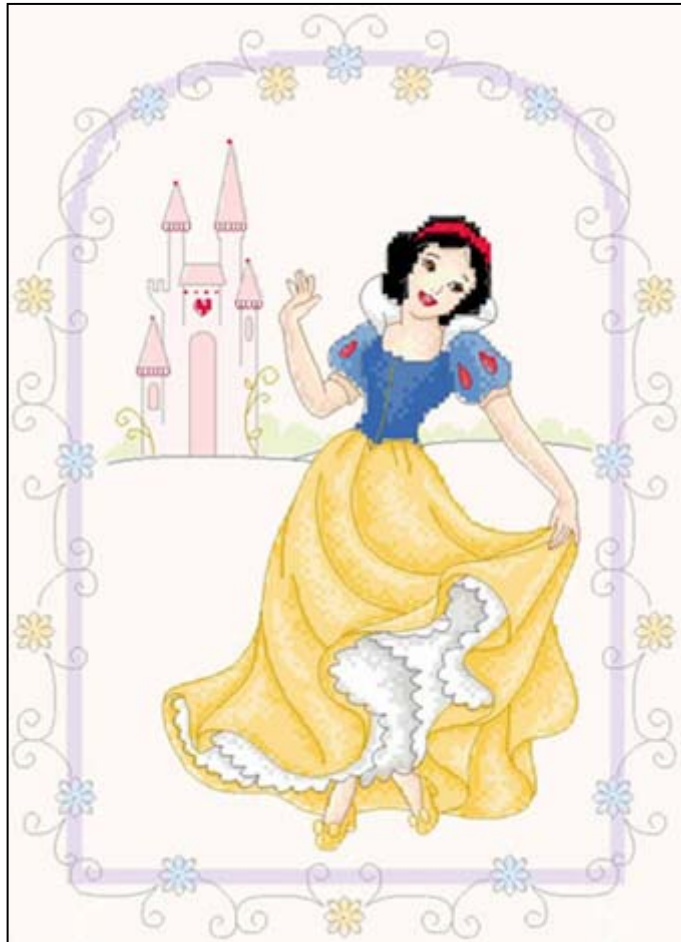

NEW

D09P002 Snow White Picture
Stitched on 16 count cream Aida fabric.
Finished size: 20 x 21cm (7 7/8" x 8 1/4")

Ⓢ Includes metallic thread

NEW

D09P004 Cinderella Bookmark

NEW

D09P005 Ariel Bookmark

NEW

D09P006 Belle Bookmark

NEW

D09P007 Snow White Bookmark

Bookmarks stitched on 15 count white Aida band.
Backing fabric and basal included. Finished size:
18 x 4cm (7" x 1 1/2")

DPPP001	CINDERELLA PICTURE (METALLIC THREAD)	29X21CM	16# BLUE AIDA		
DPPP800	CINDERELLA BOOKMARK (METALLIC THREAD)	18X4CM	15# WHITE AIDA BAND		