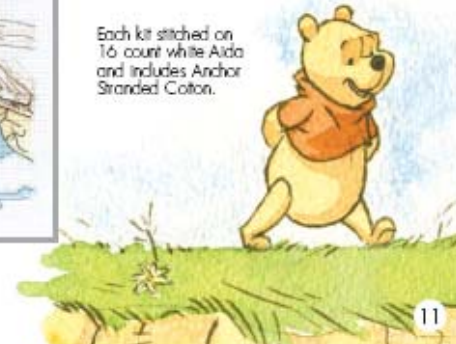

counted cross stitch

Each kit stitched on
16 count white Aida
and includes Anchor
Stranded Cotton.