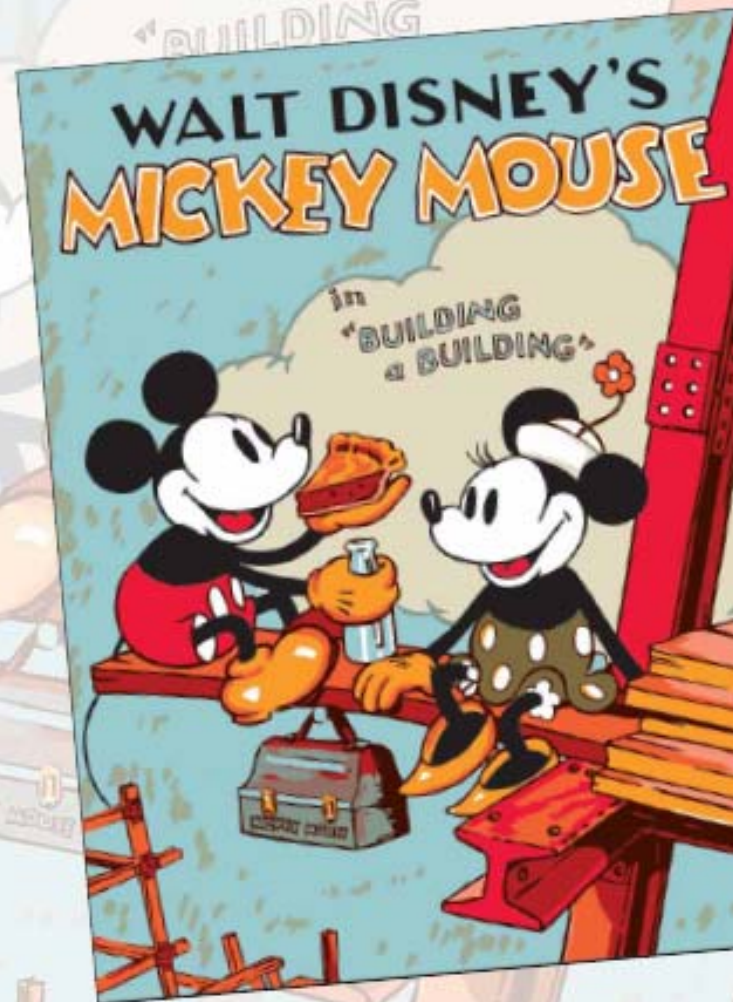

**Royal Paris Disney
Complete Collection**

**Art 9882002-00708
available now**

ROYAL PARIS

Collection 2008